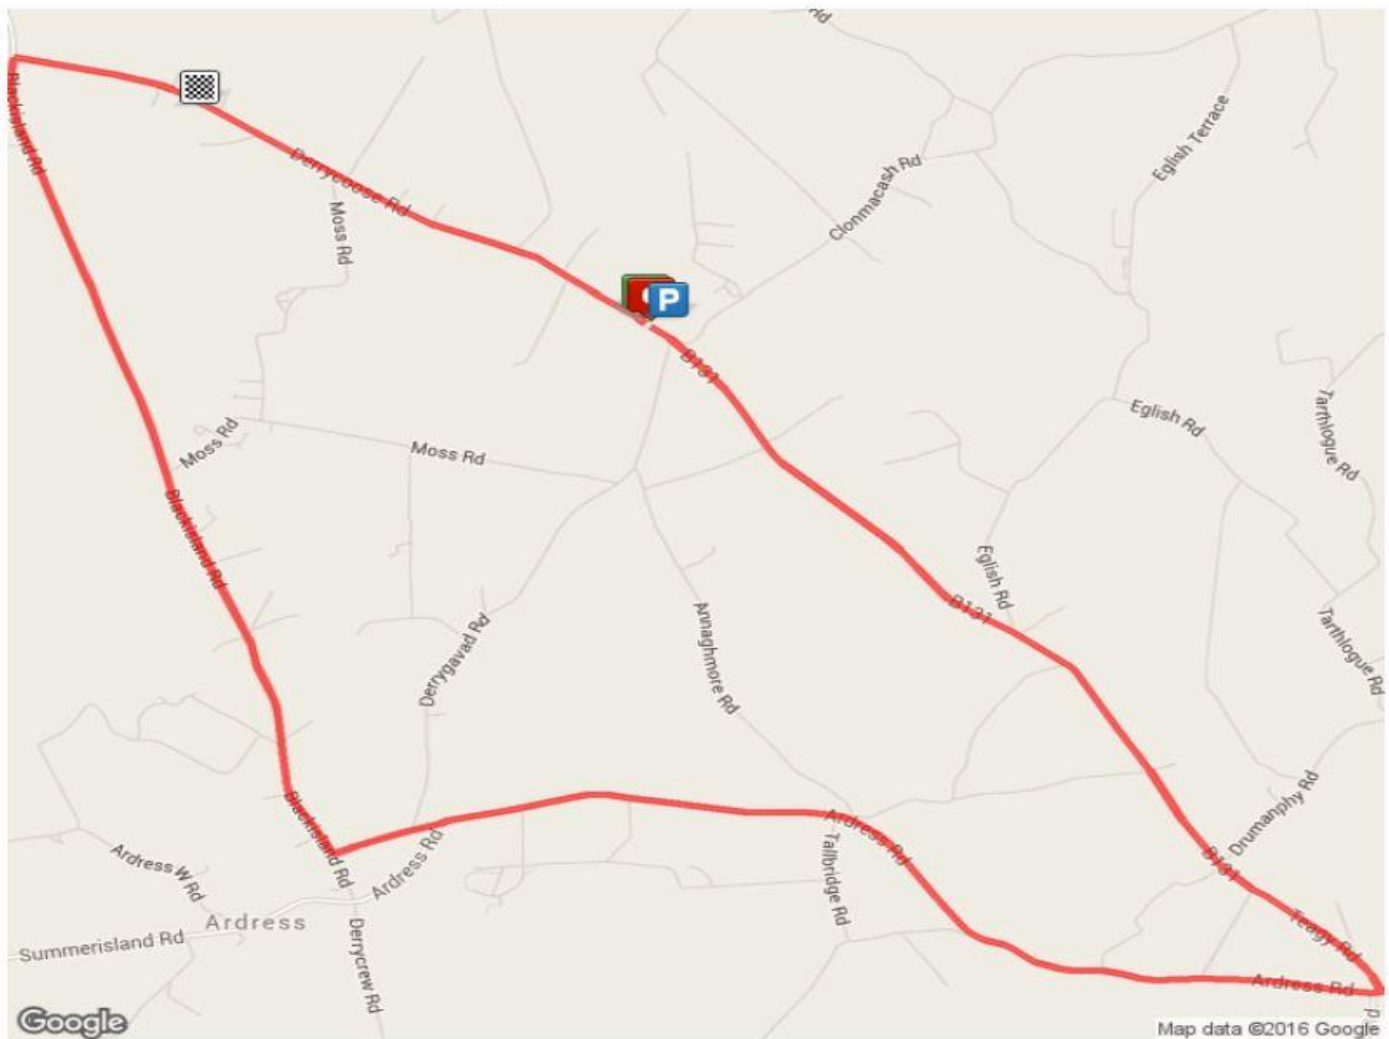

SIGN ON 6:00 – 6:50PM
18TH May 2017

Location Derelict Car Park opposite Spar Shop
Derrycoose Road, Portadown, BT62 1LY

Directions From M1 Motorway – Junction 13 - Loughgall
After approx .5Mile take left onto Derrycoose Road
Follow for 1 Mile and sign-on will be to the left in
opposite the Spar Shop

Course This is the same course as last year with the finish line located at the
entry to Clive Richardson Ltd.
4 Laps of 7.2 Miles per lap
Total Distance – 28.8 Miles

Races: Races will start at 7:00pm sharp

A Race – Handicapped - 4 Laps

B Race – Handicapped - 4 Laps

Points will be awarded as per ICL5 Rules

Riders will only be permitted to race in their pre-determined group

That have been submitted by your club in advance.

Route:

<http://www.mapmyride.com/routes/view/1080429254>

<https://www.strava.com/segments/7025853>